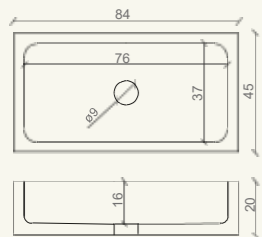

dim./sizes:

- A 80 x B 80 x h 8/6 cm
- A 90 x B 90 x h 8/6 cm
- A 100 x B 100 x h 8/6 cm
- A 100 x B 75 x h 8/6 cm

Piatti doccia circolari e semicircolari / Circular and semicircular shower trays

Piatti doccia circolari e semicircolari / Circular and semicircular shower trays

dim./sizes:

- A 80 x B 80 x h 8/6 cm
- A 90 x B 90 x h 8/6 cm
- A 100 x B 100 x h 8/6 cm
- A 100 x B 75 x h 8/6 cm

1 / Lavabi soprapiano, top e cornice
specchiera: Alabastro lucido /
Above counter wash basins, top and
mirror frame: Polished Alabastro

dim./sizes:
90 x 60 x h 20 cm

Canazei

Lavello a massello in Botticino Fiorito. / Solid Botticino Fiorito marble sink.

dim./sizes:
90 x 60 x h 20 cm

Lavelli cucina a una vasca / Single basin kitchen sinks

Lavelli cucina a una vasca / Single basin kitchen sinks

Lucca

Lavello a massello in Rosso Asiago. / Solid Rosso Asiago marble sink.

dim./sizes:
84 x 45 x h 20 cm

Corvara

Lavello a massello in Botticino Semiclassico. / Solid Botticino Semiclassico marble sink.

dim./sizes:
90 x 60 x h 20 cm