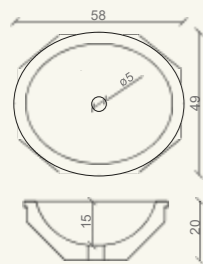

Lavabi sottopiano / Under mount wash basins

Savona 2

Lavabo a massello in Botticino Semiclassico. / Solid Botticino Semiclassico marble wash basin.

dim./size:
58 x 49 x h 20 cm