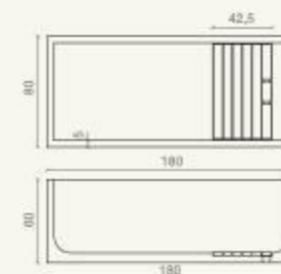

1 / Vasca: Bianco Venezia levigato
Pavimento: Grey Saint Laurent
lucido / Rivestimento: Fior di Pesco
Carnico lucido a macchia / Bath:
Honed Bianco Venezia / Flooring:
Polished Grey Saint Laurent /
Cladding: Polished, book-matched
Fior di Pesco Carnico