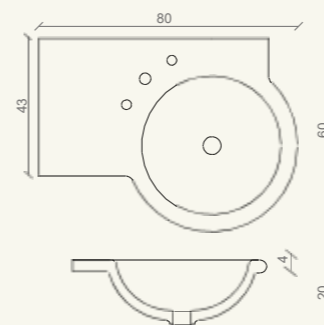

dim./size:
ø 45 x h 20 cm

Catino

Lavabo a massello in Giada White,
piano in Bardiglio Imperiale. /
Solid Giada White marble wash basin,
Bardiglio Imperiale marble countertop.

dim./size:
60 x 45 x h 20 cm

Lavabi sottopiano / Under mount wash basins

Savona 2

Lavabo a massello in Botticino Semiclassico. / Solid Botticino Semiclassico marble wash basin.

dim./size:
58 x 49 x h 20 cm

Firenze

Lavabo a massello in Bianco Carrara C. / Solid Bianco Carrara C marble wash basin.

dim./size:
80 x 60 x h 20 cm

Venezia

Lavabo a massello in Fior di Pesco Carnico. / Solid Fior di Pesco Carnico marble wash basin.

dim./size:
70 x 60 x h 20 cm

Lavabi a parete / Wall mount wash basins

Roma

Lavabo a massello in Rosso Asiago. /
Solid Rosso Asiago marble wash basin.

dim./size:
80 x 60 x h 20 cm

Parigi

Lavabo a massello in Bianco Sivec. /
Solid Bianco Sivec marble wash basin.

dim./size:
95 x 49 x h 17.5 cm

Siena

Lavabo a massello in Bianco Sivec. /
Solid Bianco Sivec marble wash basin.