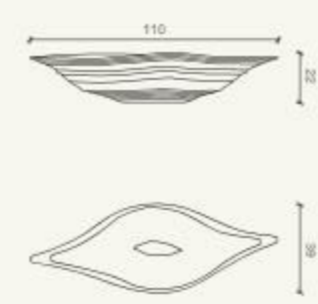

dim./sizes:
110 x 39 x h 22 cm

Ex-Clave Collection

vasca /
bath
> pag. 193

Foliage Ex-Cave Collection

Lavabo a massello, a forma di foglia, in Nero Belgio. / Solid Nero Belgio marble wash basin, leaf shaped.
Designed by Flavio Albanese

dim./sizes:
110 x 39 x h 22 cm

Ex-Clave Collection

vasca /
bath
> pag. 193

1 / Lavabo a massello: Lipica Fiorito levigato
Solid wash basin: Honed Lipica Fiorito

Lavabi sopra piano / Countertop wash basins