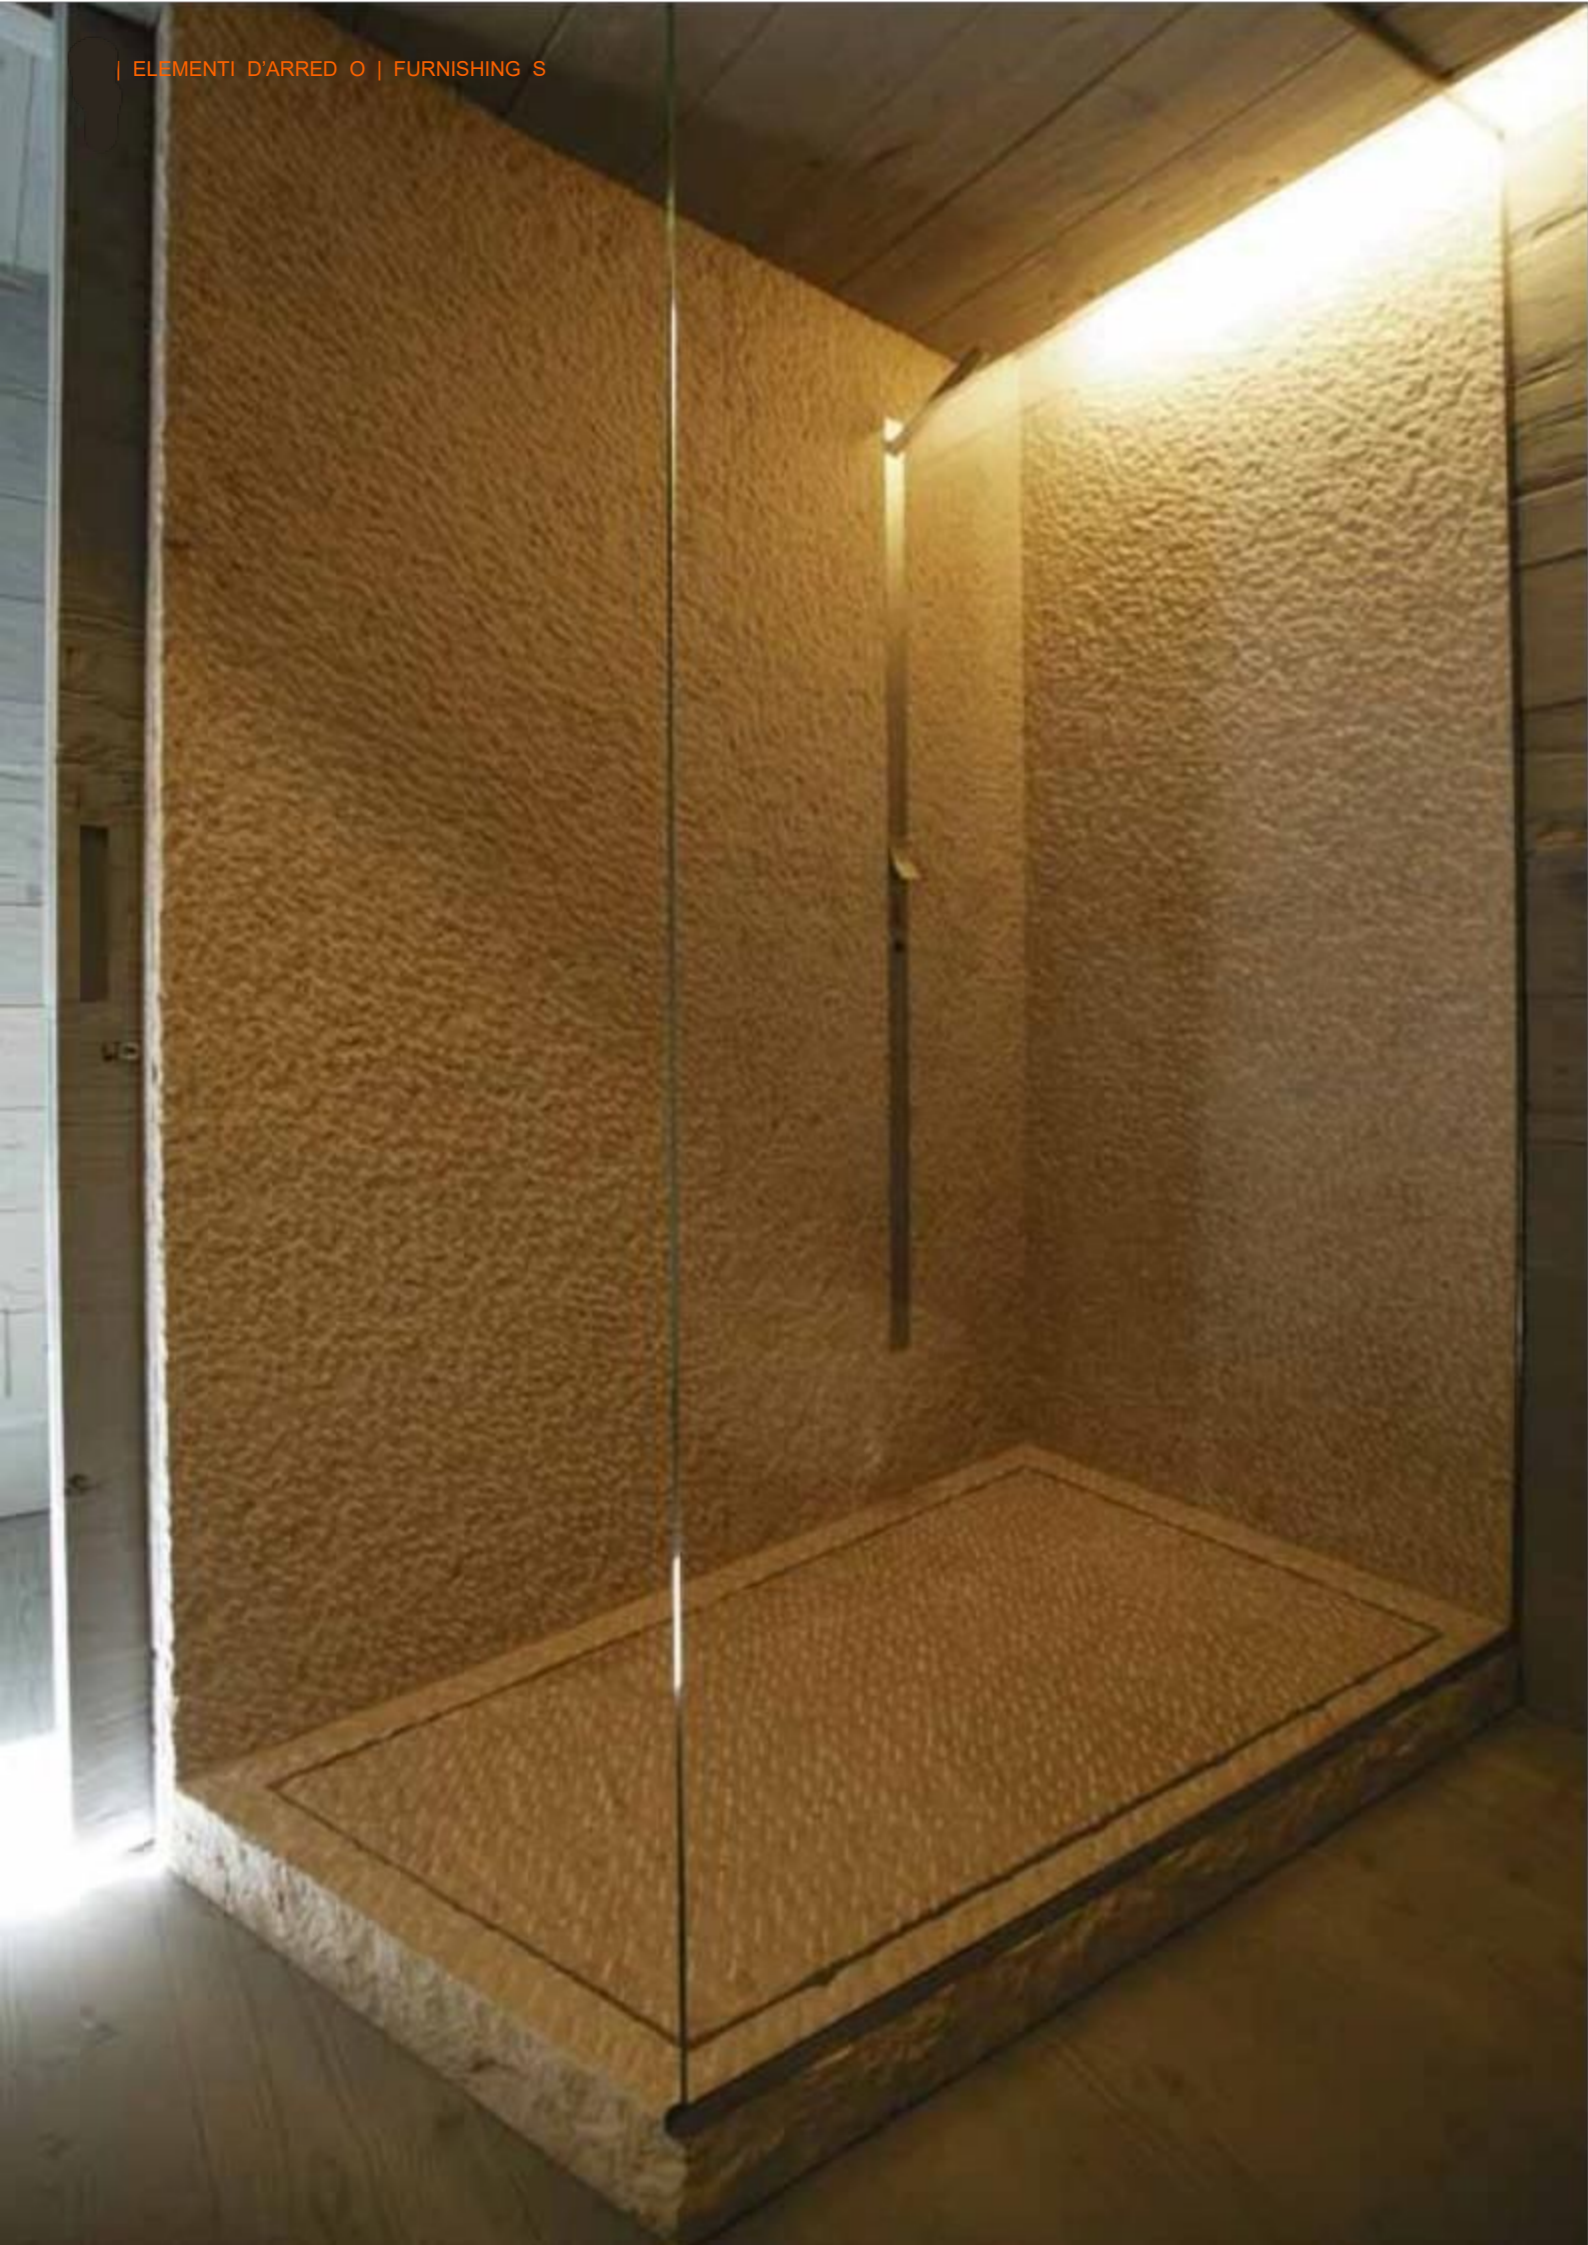

dim./sizes:

- A 80 x B 80 x h 8/6 cm
- A 90 x B 90 x h 8/6 cm
- A 100 x B 100 x h 8/6 cm
- A 100 x B 75 x h 8/6 cm

1 / Lavabi soprapiano, top e cornice
specchiera: Alabastro lucido /
Above counter wash basins, top and
mirror frame: Polished Alabastro

1

2

3

4

- 1 / Vasca: Veslye Fiorito levigato /
Bathtub: Honed Veselye Fiorito
2 / Pavimento e rivestimento: Grafte
lucida / Flooring and cladding:
Polished Grafte
3 / Lavabo a massello: New Marfl
levigato / Solid wash basin: Honed
New Marfl
4 / Top: Breccia Sarda lucida /
Polished Breccia Sarda