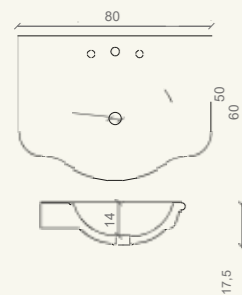

Siena

Lavabo a massello in Bianco Sivec. /
Solid Bianco Sivec marble wash basin.

dim./size:
80 x 60 x h 17.5 cm