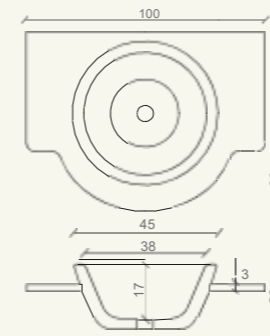

dim./size:
ø 45 x h 20 cm

Savona 1

Lavabo a massello in Giallo Reale Rosato. / Solid Giallo Reale Rosato wash basin.

dim./size:
49 x 58 x h 20 cm

Lavabi sopra piano ad incasso / Top mount wash basins

Vienna

Lavabo a massello in Bianco Carrara C. /
Solid Bianco Carrara C marble wash basin.

dim./size:
49 x 58 x h 20 cm

Ginevra

Lavabo a massello e top in Bianco Carrara C. /
Solid Bianco Carrara C marble wash basin and countertop.

dim./size:
ø 45 x h 20 cm

Catino

Lavabo a massello in Giada White,
piano in Bardiglio Imperiale. /
Solid Giada White marble wash basin,
Bardiglio Imperiale marble countertop.

dim./size:
60 x 45 x h 20 cm