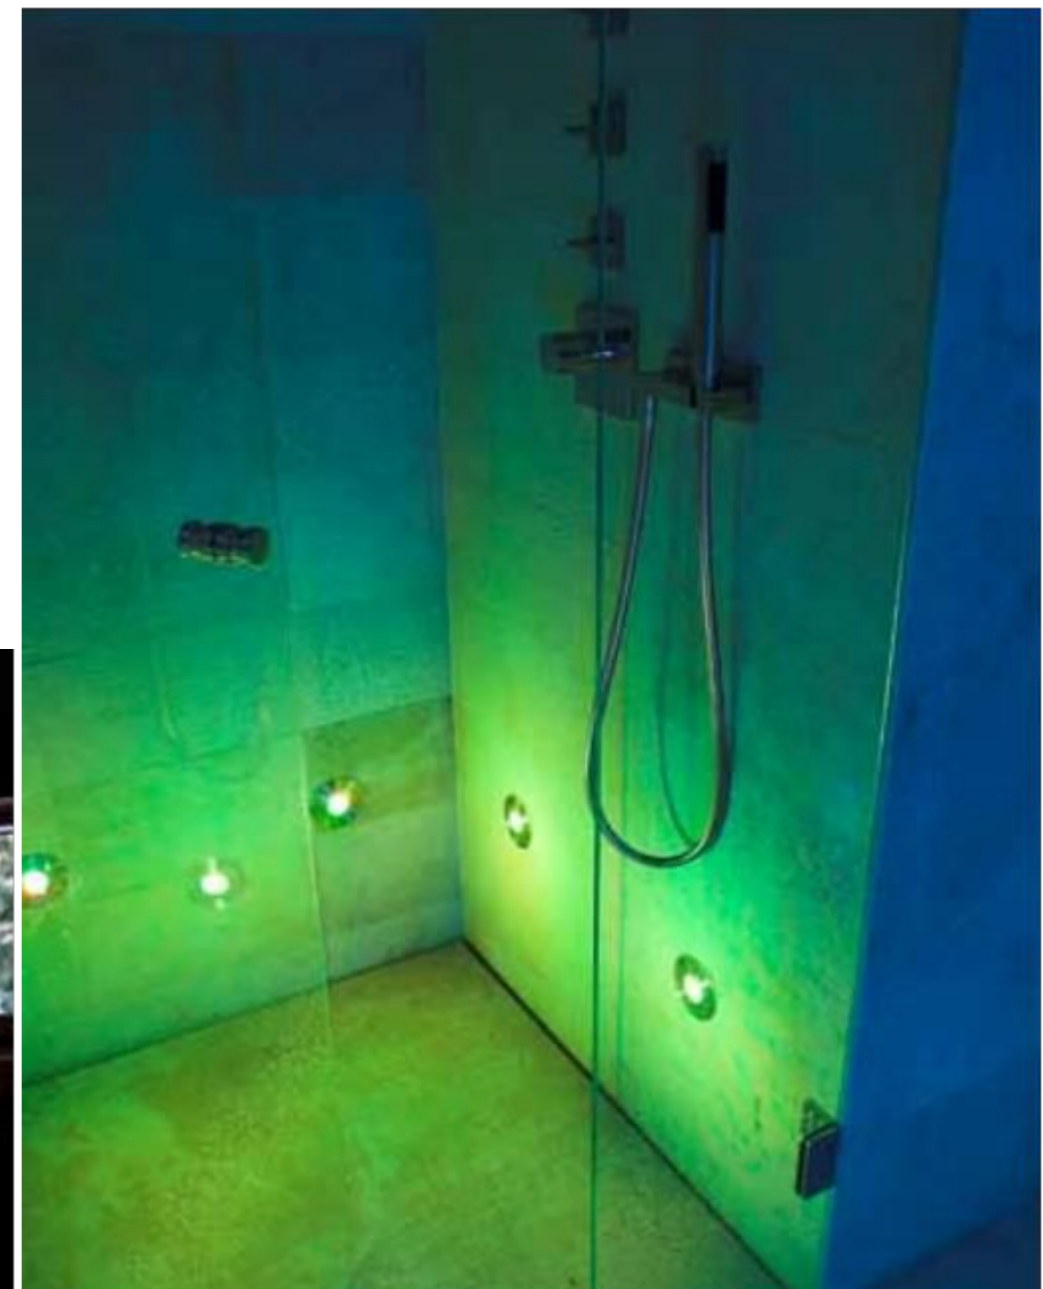

dim./sizes:

- A 80 x B 80 x h 8/6 cm
- A 90 x B 90 x h 8/6 cm
- A 100 x B 100 x h 8/6 cm
- A 100 x B 75 x h 8/6 cm

1 / Lavabi soprapiano, top e cornice
specchiera: Alabastro lucido /
Above counter wash basins, top and
mirror frame: Polished Alabastro

1

2

3

4

- 1 / Vasca: Veslye Fiorito levigato /
Bathtub: Honed Veselye Fiorito
2 / Pavimento e rivestimento: Grafte
lucida / Flooring and cladding:
Polished Grafte
3 / Lavabo a massello: New Marfl
levigato / Solid wash basin: Honed
New Marfl
4 / Top: Breccia Sarda lucida /
Polished Breccia Sarda