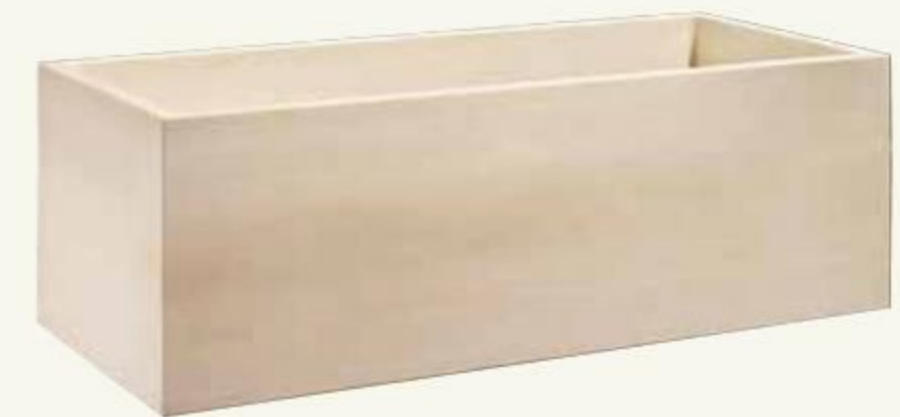

1 / Vasca: Bianco Venezia levigato
Pavimento: Grey Saint Laurent
lucido / Rivestimento: Fior di Pesco
Carnico lucido a macchia / Bath:
Honed Bianco Venezia / Flooring:
Polished Grey Saint Laurent /
Cladding: Polished, book-matched
Fior di Pesco Carnico