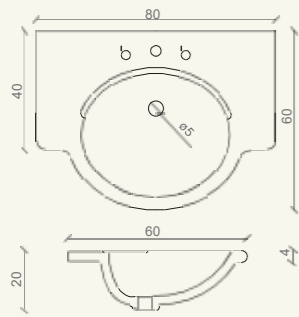

dim./size:
80 x 60 x h 20 cm

Venezia

Lavabo a massello in Fior di Pesco Carnico. / Solid Fior di Pesco Carnico marble wash basin.

dim./size:
70 x 60 x h 20 cm

Lavabi a parete / Wall mount wash basins

Roma

Lavabo a massello in Rosso Asiago. /
Solid Rosso Asiago marble wash basin.

dim./size:
80 x 60 x h 20 cm

Parigi

Lavabo a massello in Bianco Sivec. /
Solid Bianco Sivec marble wash basin.

dim./size:
95 x 49 x h 17.5 cm

Siena

Lavabo a massello in Bianco Sivec. /
Solid Bianco Sivec marble wash basin.