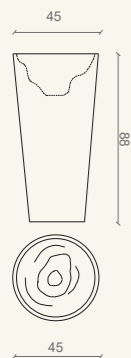

dim./size:
80 x 60 x h 20 cm

Parigi

Lavabo a massello in Bianco Sivec. /
Solid Bianco Sivec marble wash basin.

dim./size:
95 x 49 x h 17.5 cm

Siena

Lavabo a massello in Bianco Sivec. /
Solid Bianco Sivec marble wash basin.

dim./size:
ø 45 x h 88 cm

Nuvola

Lavabo da terra, assemblato in strati di Granada Beige, Botticino Classico, Veselye Unito, Adria Unito e Breccia Paradiso. / Free-standing wash basin made of layered Granada Beige, Botticino Classico, Veselye Unito, Adria Unito and Breccia Paradiso marble.

dim./size:
ø 45/50 x h 78 cm

Morandiana
Ex-Cave Collection

Lavabo da terra a forma conica in Fior di Pesco Carnico. / Fior di Pesco Carnico marble free-standing wash basin, cone shaped.
Designed by Flavio Albanese.

dim./size:
ø 45 x h 88 cm

Stelo

Lavabo da terra a massello in Granada Beige e Breccia Paradiso. / Solid Granada Beige and Breccia Paradiso marble free-standing wash basin.

dim./size:
ø 45 x h 80 cm

Lavabi da terra / Free-standing wash basins