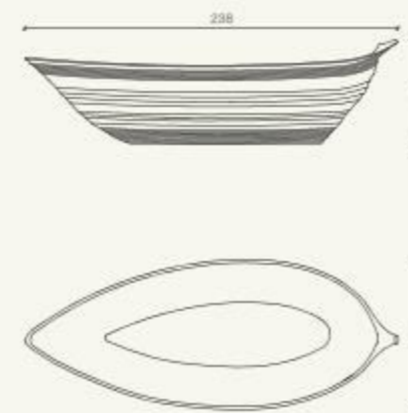

dim./size:
 45 x 45 x h 82 cm

Vasche / Baths

Vasche / Baths

Foliage.
Ex-Cave Collection

Vasca a massello, a forma di foglia in Bianco Venezia. / Solid Bianco Venezia marble bath, leaf shaped.
Designed by Flavio Albanese

dim./sizes:
238 x 95 x h 66 cm

Ex-Cave Collection

lavabo / wash basin
> pag. 173

Quadra

Vasca a massello in Granada Beige con inserti in Chocolate per scarico a scomparsa ispezionabile. / Solid Granada Beige marble bath, with Chocolate marble inspectable drain concealing inserts.