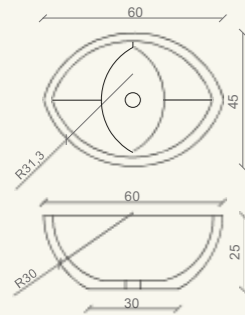

Lavabi sopraiano / Countertop wash basins

Lavabi sopraiano / Countertop wash basins

Mida

Lavabo a massello in Onice Rosa. / Solid Onice Rosa wash basin.

dim./size:
60 x 45 x h 25 cm