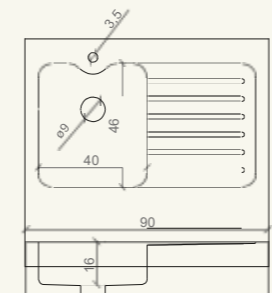

Lavelli / Kitchen Sinks

Lavelli cucina a una vasca / Single basin kitchen sinks

Cortina

Lavello a massello con gocciolatoio, in Fior di Pesco Carnico. / Solid Fior di Pesco Carnico marble sink with drainer.

dim./sizes:
90 x 60 x h 20 cm