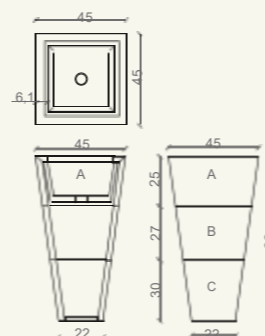

dim./size:
 ø 35 x h 80 cm

Obi

Lavabo da terra assemblato, costituito da varie tipologie di travertino. / Free-standing wash basin made of different types of travertine stone.

dim./size:
 70 x 50 x h 85 cm

Frog

Lavabo da terra, assemblato in Onice Rosso e Crema Valencia. / Free-standing wash basin made of Onice Rosso and Crema Valencia marble.

dim./size:
 45 x 45 x h 82 cm

Piramide

Lavabo da terra costituito da tre elementi assemblati in Granada Beige, Monaco Light e Breccia Paradiso. / Free-standing wash basin made by stacking three Granada Beige, Monaco Light and Breccia Paradiso marble elements.

dim./size:
 45 x 45 x h 82 cm

Vasche / Baths

Vasche / Baths

Foliage.
Ex-Cave Collection

Vasca a massello, a forma di foglia in Bianco Venezia. / Solid Bianco Venezia marble bath, leaf shaped.
Designed by Flavio Albanese

dim./sizes:
238 x 95 x h 66 cm

Ex-Cave Collection

lavabo / wash basin
> pag. 173

Quadra

Vasca a massello in Granada Beige con inserti in Chocolate per scarico a scomparsa ispezionabile. / Solid Granada Beige marble bath, with Chocolate marble inspectable drain concealing inserts.