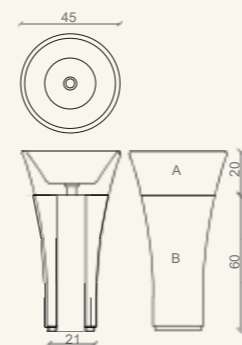

dim./size:
80 x 60 x h 20 cm

Parigi

Lavabo a massello in Bianco Sivec. /
Solid Bianco Sivec marble wash basin.

dim./size:
95 x 49 x h 17.5 cm

Siena

Lavabo a massello in Bianco Sivec. /
Solid Bianco Sivec marble wash basin.

dim./size:
ø 45 x h 88 cm

Nuvola

Lavabo da terra, assemblato in strati di Granada Beige, Botticino Classico, Veselye Unito, Adria Unito e Breccia Paradiso. / Free-standing wash basin made of layered Granada Beige, Botticino Classico, Veselye Unito, Adria Unito and Breccia Paradiso marble.

dim./size:
ø 45/50 x h 78 cm

Morandiana
Ex-Cave Collection

Lavabo da terra a forma conica in Fior di Pesco Carnico. / Fior di Pesco Carnico marble free-standing wash basin, cone shaped.
Designed by Flavio Albanese.

dim./size:
ø 45 x h 88 cm

Stelo

Lavabo da terra a massello in Granada Beige e Breccia Paradiso. / Solid Granada Beige and Breccia Paradiso marble free-standing wash basin.

dim./size:
ø 45 x h 80 cm

Lavabi da terra / Free-standing wash basins