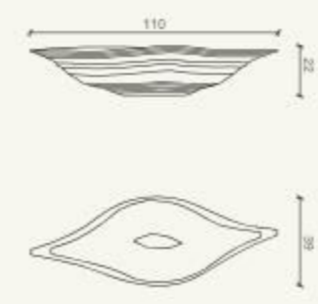

dim./sizes:
110 x 39 x h 22 cm

Ex-Clave Collection

vasca /
bath
> pag. 193

Foliage Ex-Cave Collection

Lavabo a massello, a forma di foglia, in Nero Belgio. / Solid Nero Belgio marble wash basin, leaf shaped.
Designed by Flavio Albanese

dim./sizes:
110 x 39 x h 22 cm

Ex-Clave Collection

vasca /
bath
> pag. 193

1 / Lavabo a massello: Lipica Fiorito levigato
Solid wash basin: Honed Lipica Fiorito

Lavabi sopra piano / Countertop wash basins