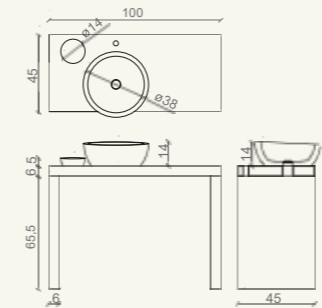

Gaia

Lavabo a massello in Chocolate, coordinato di piano tavolo in Veselye Fiorito e portasapone. / Solid Chocolate marble wash basin with coordinating top in Veselye Fiorito and soap dish.

dim./sizes:
ø38 x h 12/14 cm

Gaia Collection

vasca / bath
> pag. 194

piatto doccia / shower tray
> pag. 202

piano tavolo / top

portasapone / soap dish

Quadra

Lavabo a massello in Granada Beige, con inserti in Chocolate per scarico a scomparsa ispezionabile; top in Chocolate. / Solid Granada Beige wash basin with Chocolate marble inserts concealing the inspectable drain; Chocolate marble base.

dim./sizes:
60 x 38 x h 14 cm