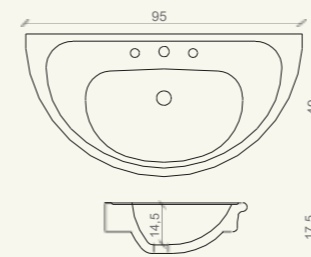

dim./size:
ø 45 x h 20 cm

Catino

Lavabo a massello in Giada White,
piano in Bardiglio Imperiale. /
Solid Giada White marble wash basin,
Bardiglio Imperiale marble countertop.

dim./size:
60 x 45 x h 20 cm

dim./size:
80 x 60 x h 20 cm

Venezia

Lavabo a massello in Fior di Pesco Carnico. / Solid Fior di Pesco Carnico marble wash basin.

dim./size:
70 x 60 x h 20 cm

Lavabi a parete / Wall mount wash basins

Roma

Lavabo a massello in Rosso Asiago. /
Solid Rosso Asiago marble wash basin.

dim./size:
80 x 60 x h 20 cm

Parigi

Lavabo a massello in Bianco Sivec. /
Solid Bianco Sivec marble wash basin.

dim./size:
95 x 49 x h 17.5 cm

Siena

Lavabo a massello in Bianco Sivec. /
Solid Bianco Sivec marble wash basin.